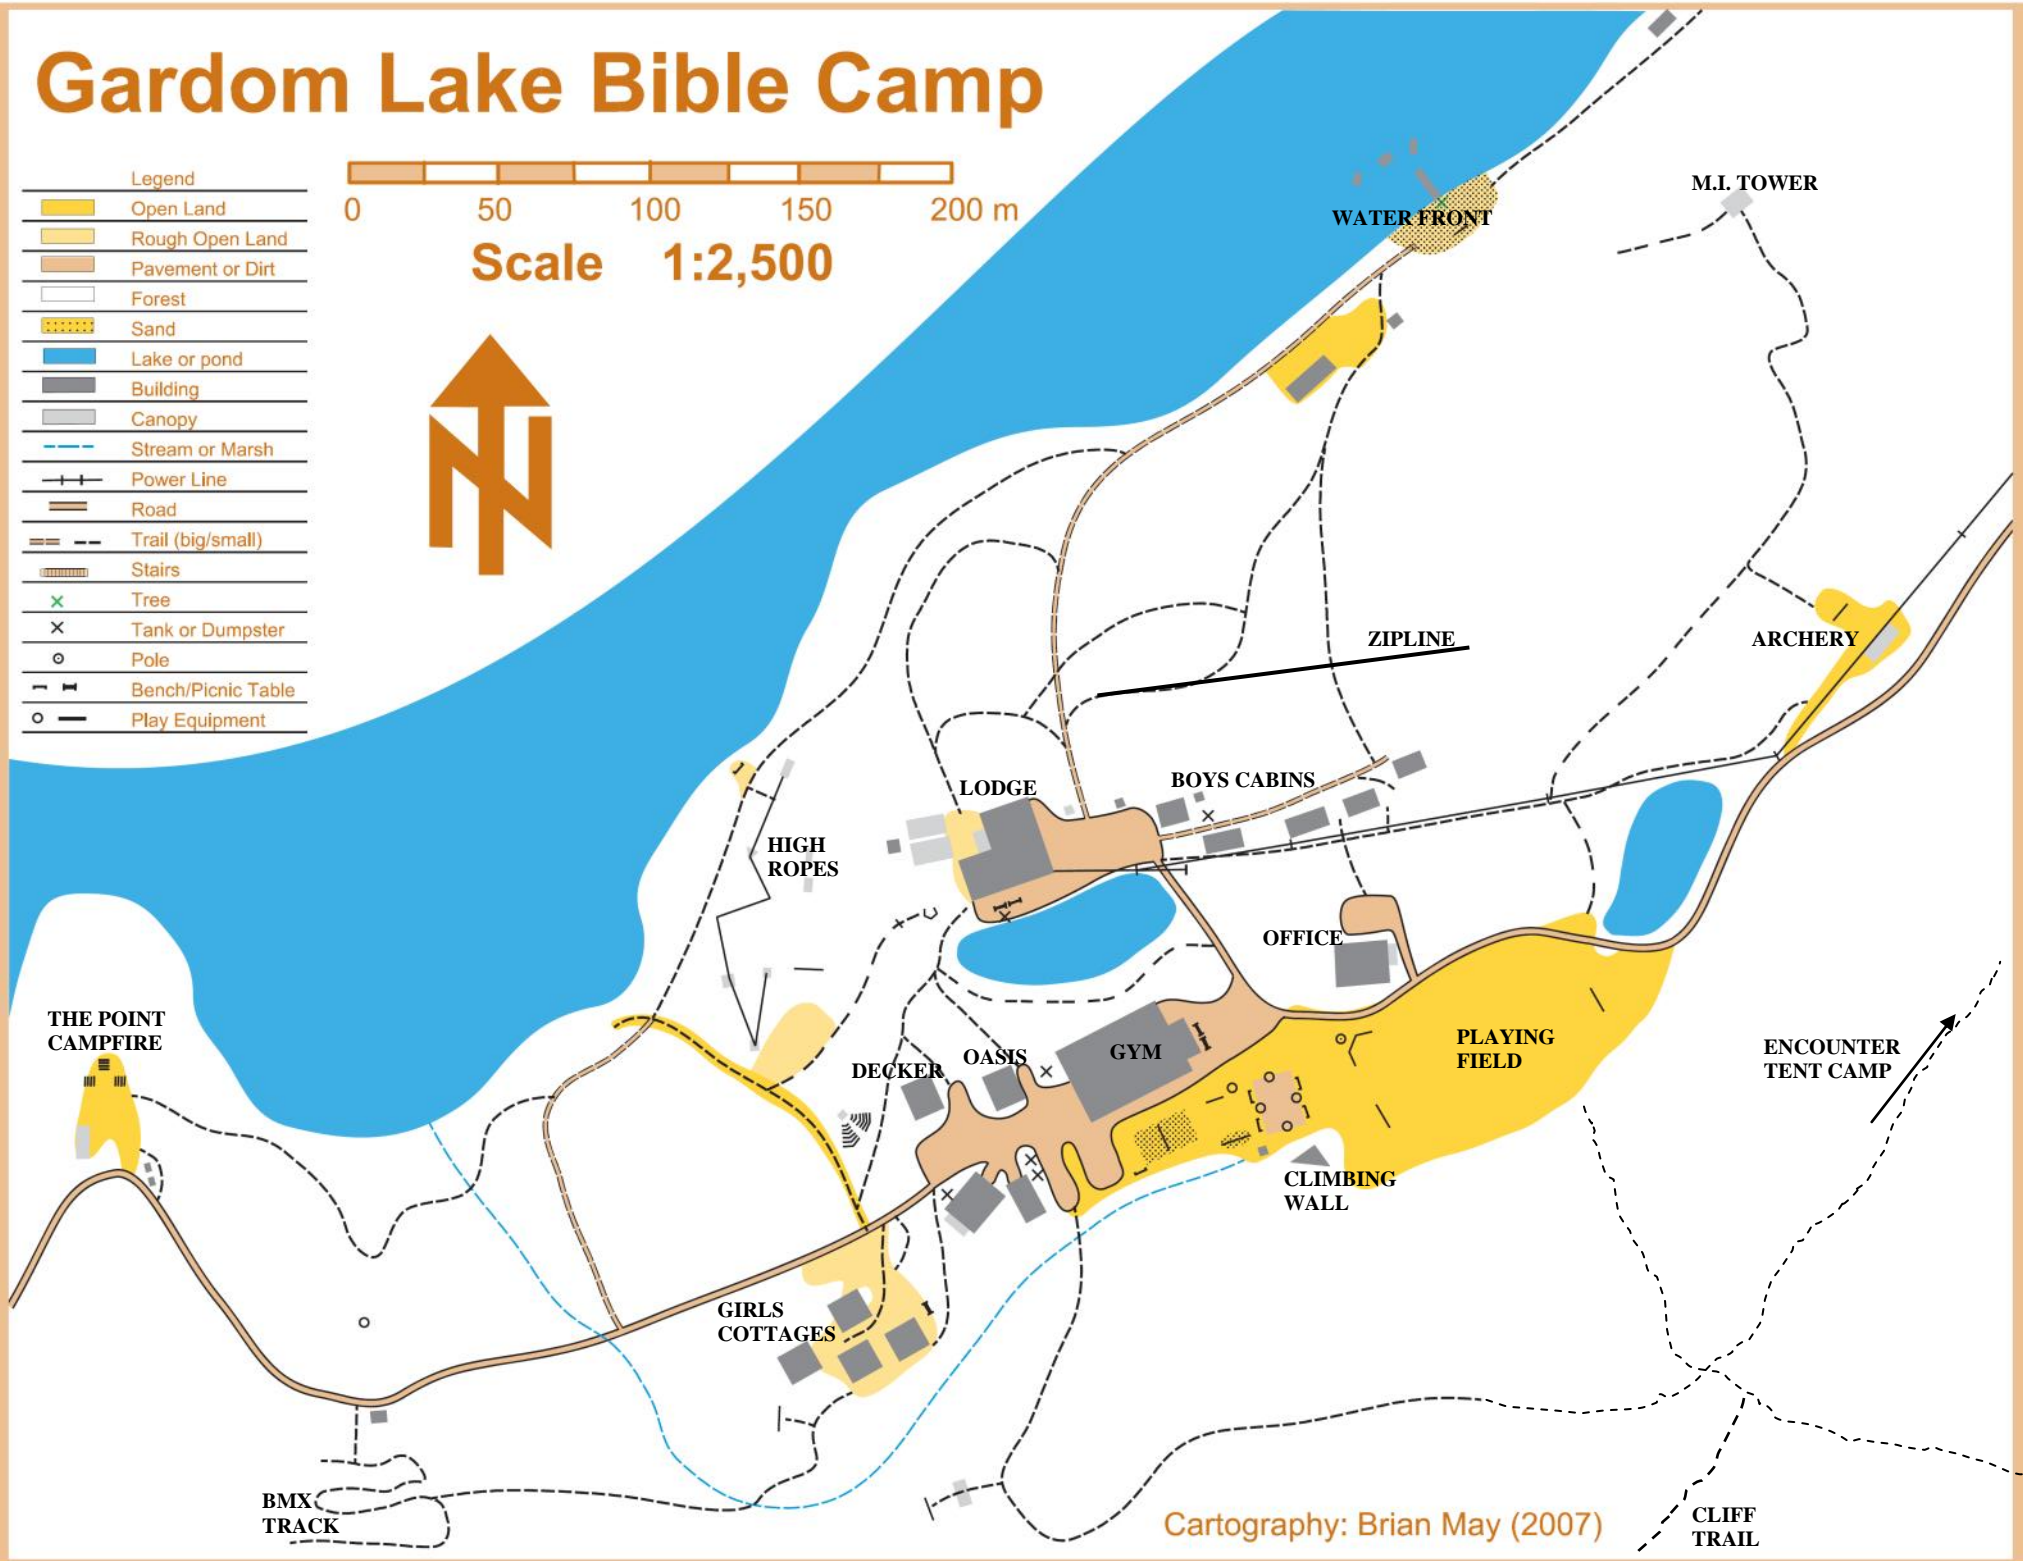

Gardom Lake Bible Camp

Legend	
	Open Land
	Rough Open Land
	Pavement or Dirt
	Forest
	Sand
	Lake or pond
	Building
	Canopy
	Stream or Marsh
	Power Line
	Road
	Trail (big/small)
	Stairs
	Tree
	Tank or Dumpster
	Pole
	Bench/Picnic Table
	Play Equipment

Scale 1:2,500

Cartography: Brian May (2007)

CLIFF TRAIL